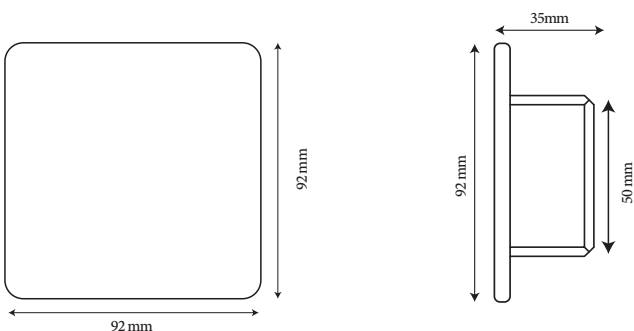

GEETRON[®]
YOUR SMART LIFE PARTNER

GSS2302B

WIFI SMART TOUCHES

•Specifications

Model No	GSS2302B
Max.Current	5A
Max.Voltage	AC 100-250
Rated Load	200W/Gang
Certificate	CE RoHS FCC
Application	G-Home
Colors	Black
Warranty	2 Years

•Dimensions

•Connections