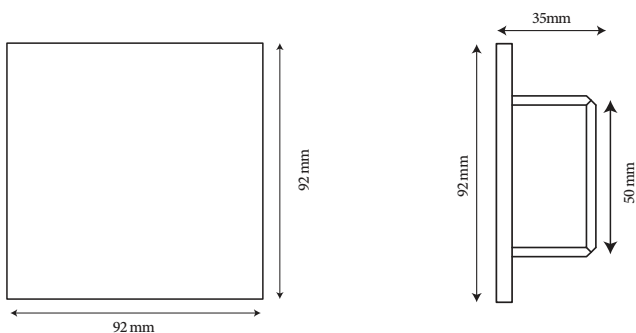

GEETRON®
YOUR SMART LIFE PARTNER

GSS2403W

PIANO SWITCHES

•Specifications

Model No	GSS2403W
Max.Current	5A
Max.Voltage	AC 100-250
Rated Load	200W/Gang
Certificate	CE RoHS FCC
Application	G-Home
Colors	White
Warranty	2 Years

•Dimensions

•Connections